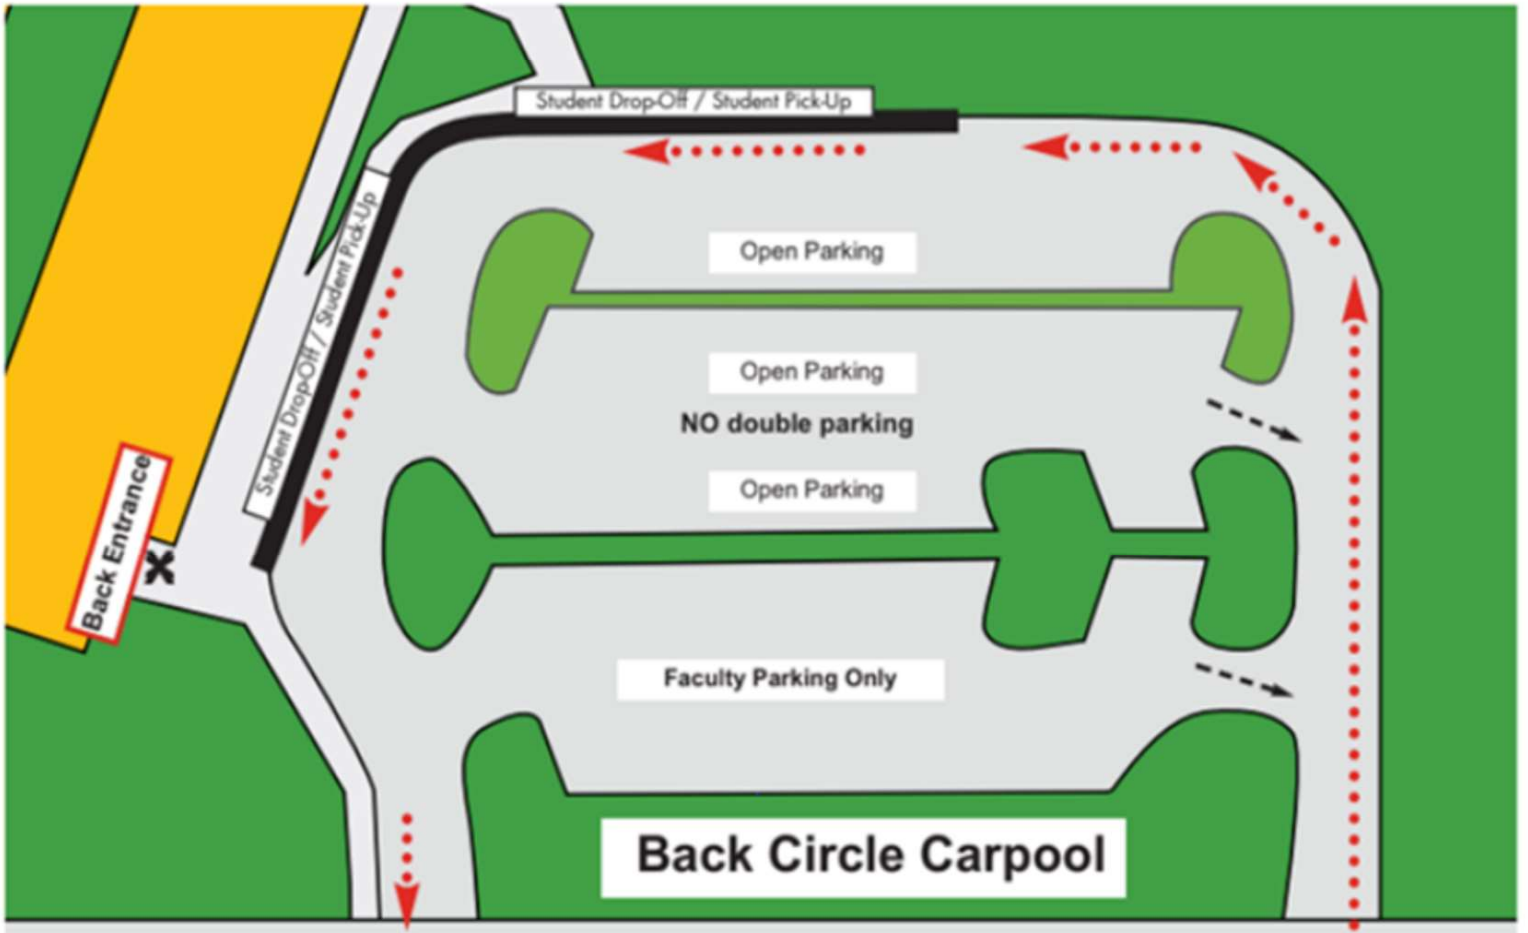

NO LEFT TURN OUT OF DRIVE
RIGHT TURN ONLY

NO LEFT TURN FROM SUMMER
INTO DRIVE

EXIT IS RIGHT TURN ONLY Exit Only

N. Graham St.

NO LEFT TURN FROM GRAHAM INTO BACK
DRIVE Enter Only